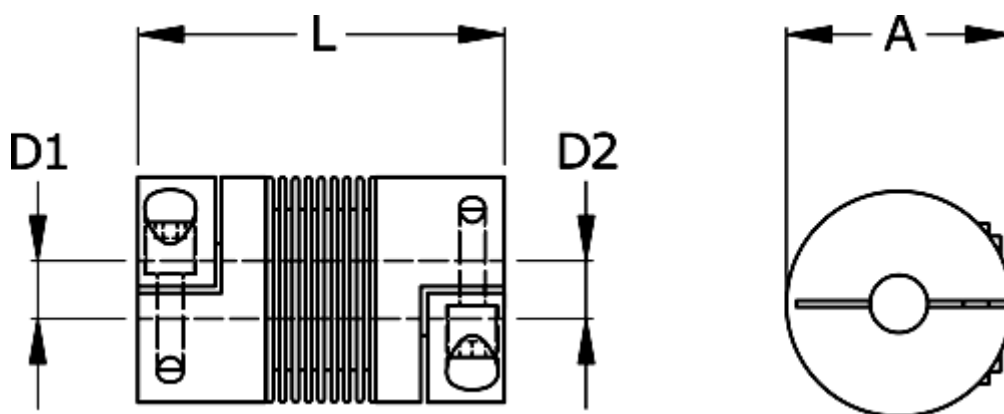

Data Sheet

Article number: 3330400300651030

Description: Bellow coupling type 4 size30
Length 65 mm, bore 10/30 mm

Measures

A	= 56
D1	= 10
D2	= 30
L	= 65
Nom. torque NM (Tkn)	= 30